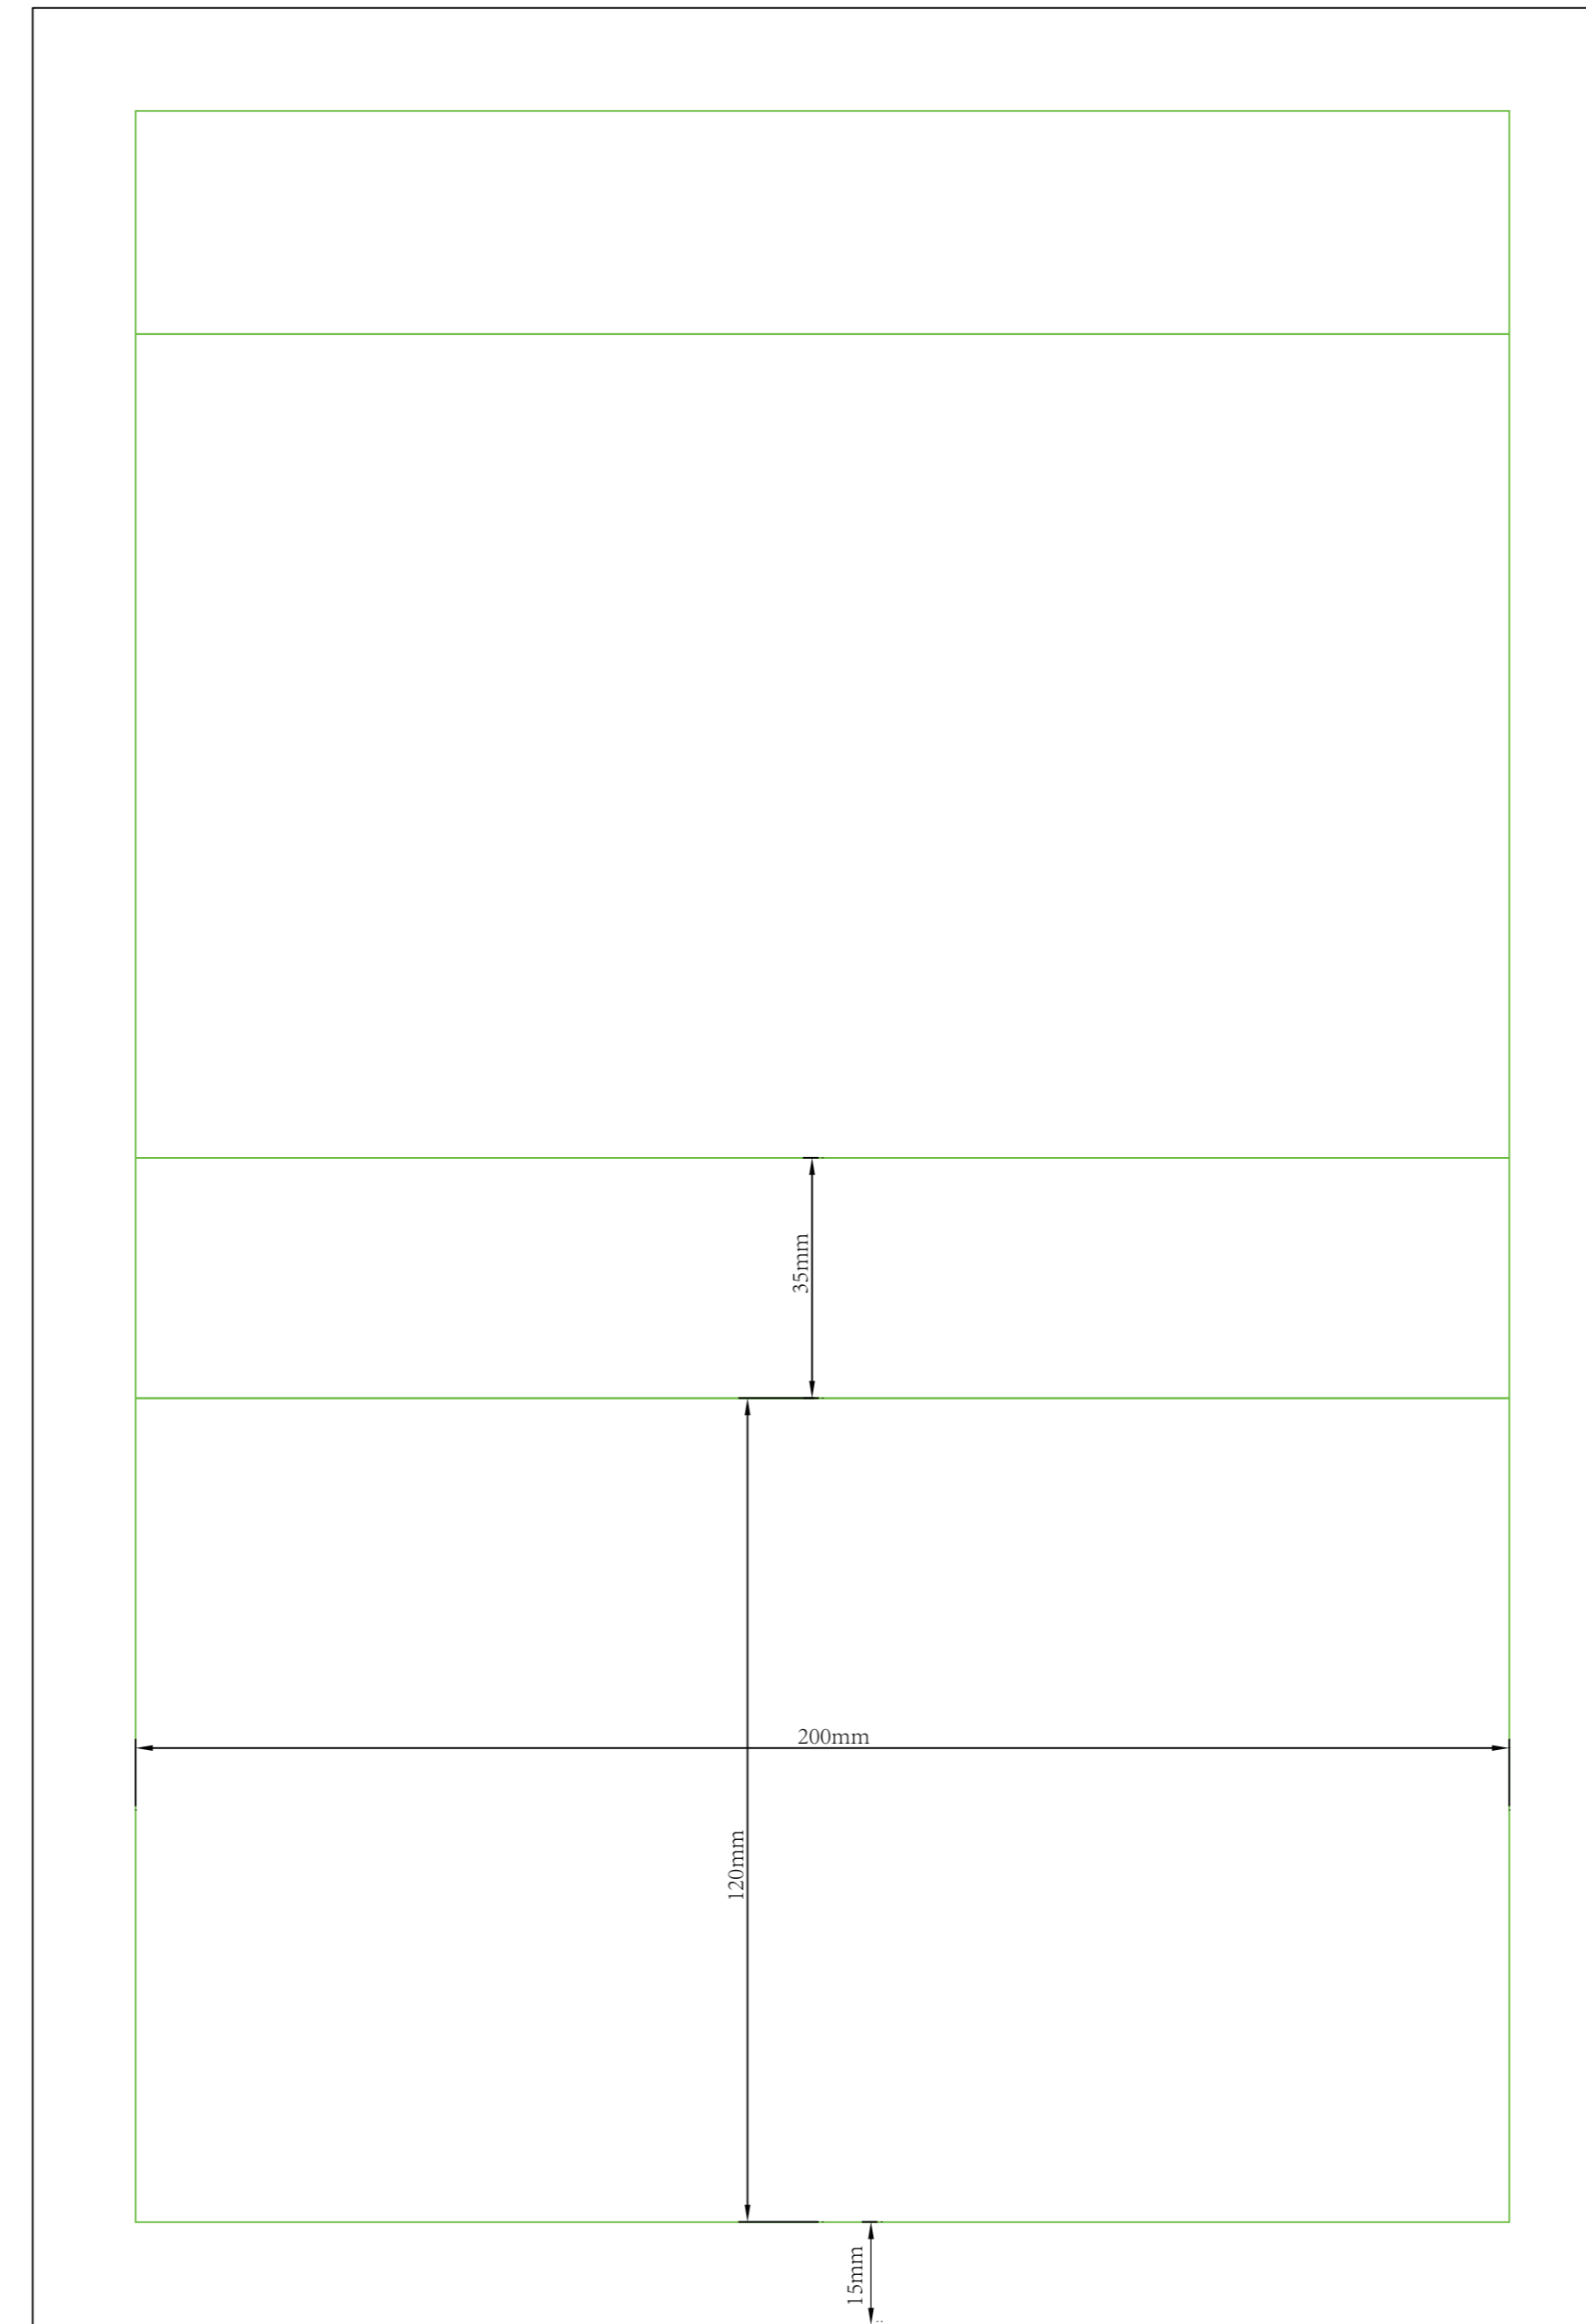

Inside flip case

Out flip case

Bottom box case

	FILE NAME: Magnet flip box	
	BOX EXTERNAL SIZE: 200mm x 120mm x 35mm	
PROJECT #: 00 <small>DESIGN: Gu LAST EDIT: 2020.3.26</small>	<small>REQUEST: Sales / Product RELEASED:</small>	<small>PROGRAM: PC - Adobe Illustrator CC</small>
INKS & COATINGS    		<small>NOTES: DIELINE IS FPO ON SEPERATE DIELINE LAYER</small>
<small>SAMPLE SHOW: https://www.mcpackagings.com/product-detail/handmade-unique-packaging-jewelry-box-wholesale/</small>		