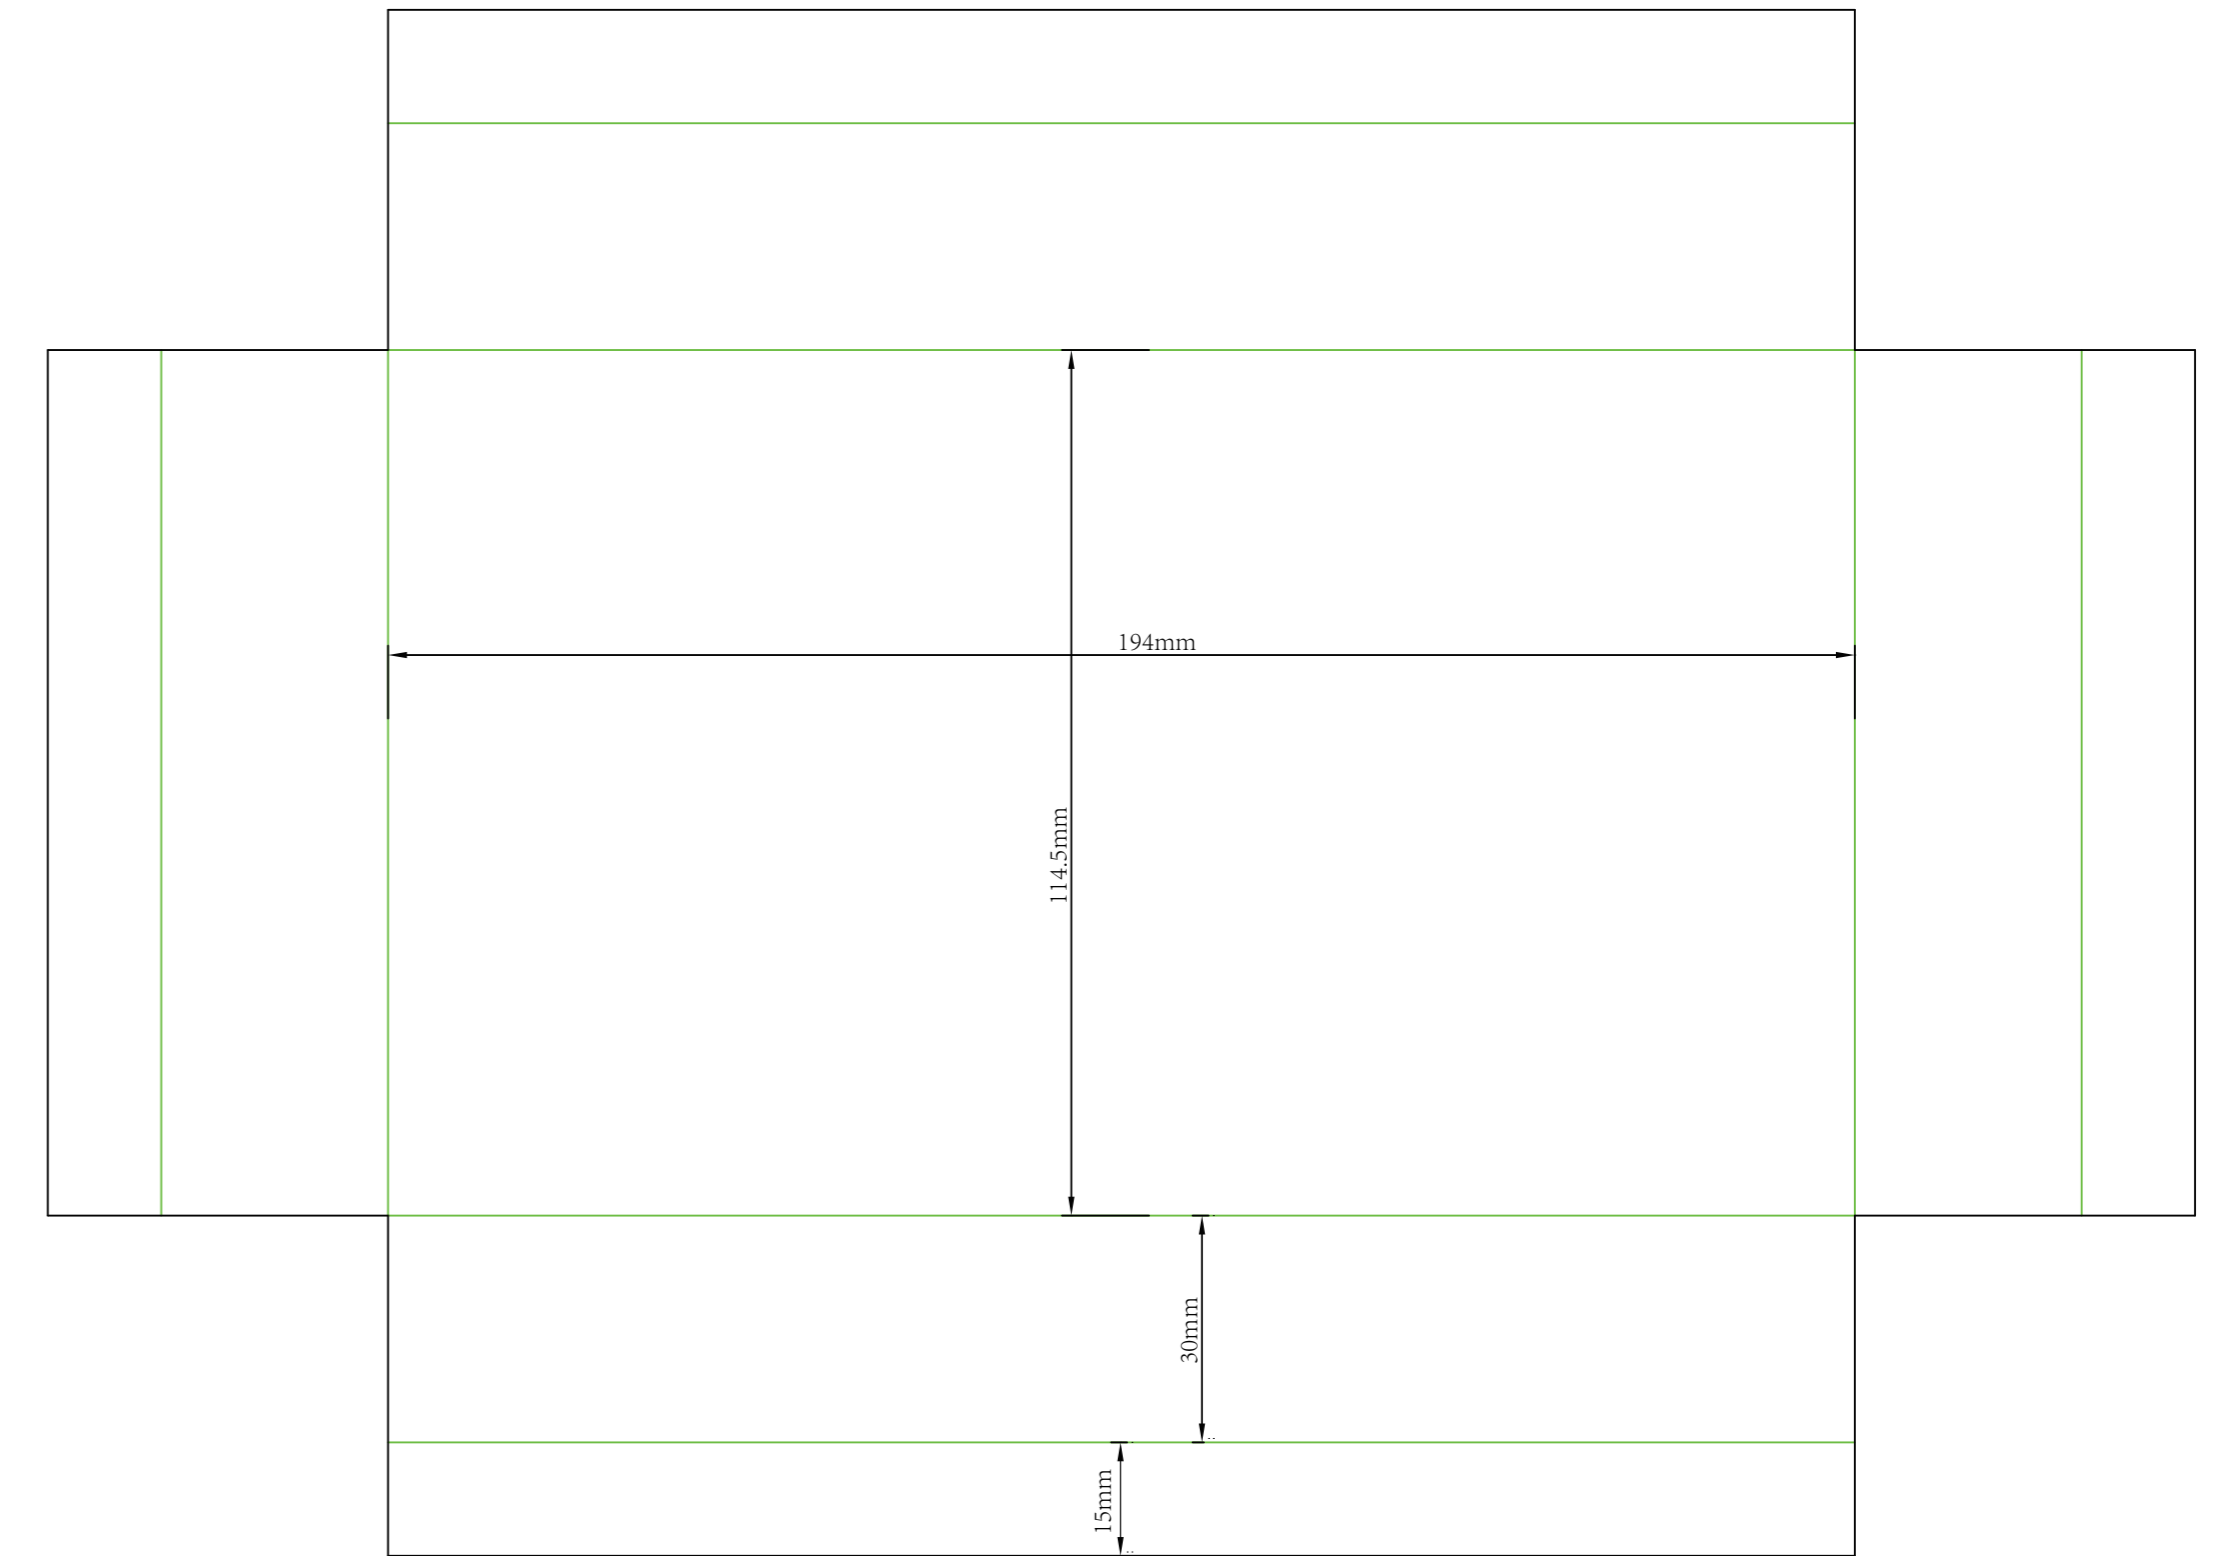

Inside flip case

Out flip case

Bottom box case

	FILE NAME: Magnet flip box	
	BOX EXTERNAL SIZE: 200mm x 120mm x 35mm	
PROJECT #: 00 <small>DESIGN: Gu LAST EDIT: 2020.3.26</small>	<small>REQUEST: Sales / Product RELEASED:</small>	<small>PROGRAM: PC - Adobe Illustrator CC</small>
INKS & COATINGS    		<small>NOTES: DIELINE IS FPO ON SEPERATE DIELINE LAYER</small>
<small>SAMPLE SHOW: https://www.mcpackagings.com/product-detail/handmade-unique-packaging-jewelry-box-wholesale/</small>		