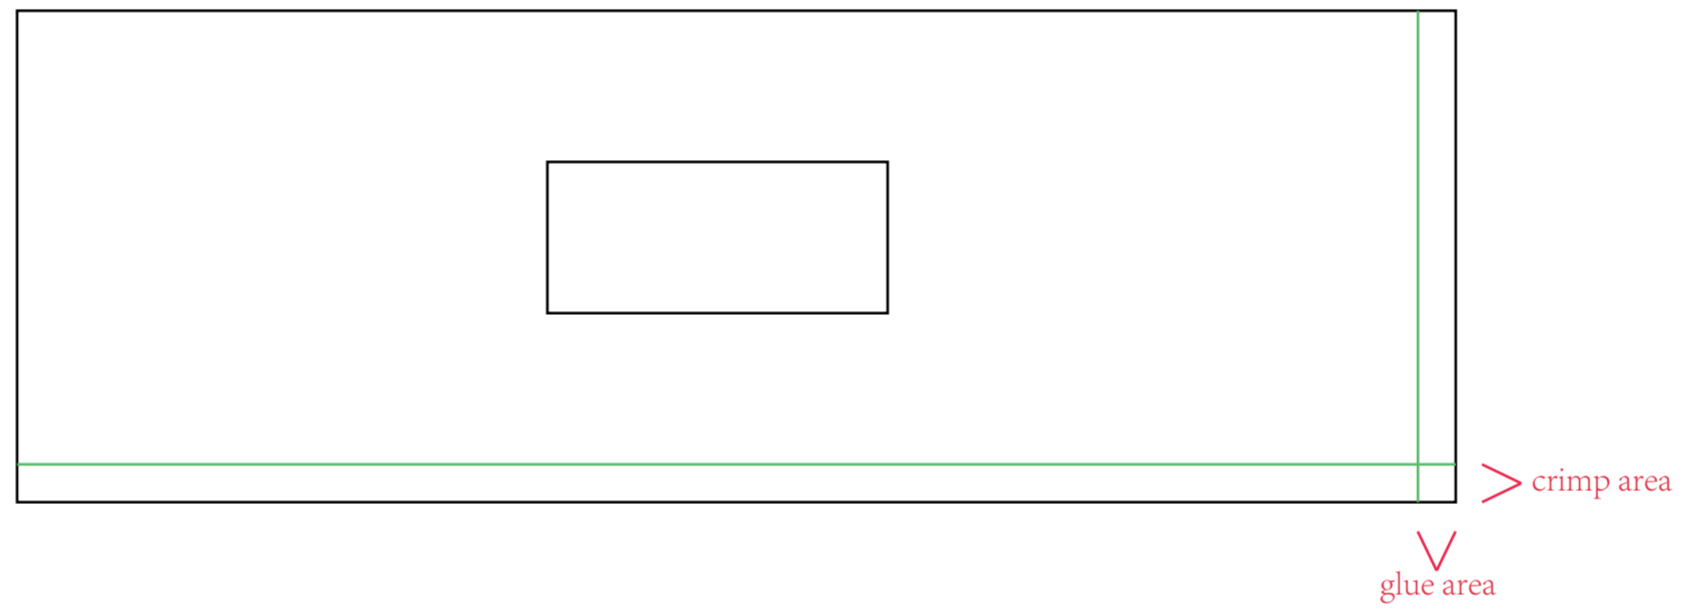

Top disc

Tube cap

Tube body

Bottom disc

PROJECT #: 00

DESIGN: Gu
LAST EDIT: 2020.5.21

REQUEST: Sales / Product
RELEASED:

FILE NAME: Tube box with window

BOX EXTERNAL SIZE: 59mm diameter x 90mm height

FILE: 100% TO SCALE

PROGRAM: PC - Adobe Illustrator CC

SAMPLE SHOW: <https://www.mcpackagings.com/product-detail/clear-window-salt-paper-tube-package/>

INKS & COATINGS

NOTES: DIELINE IS FPO
ON SEPERATE DIELINE LAYER