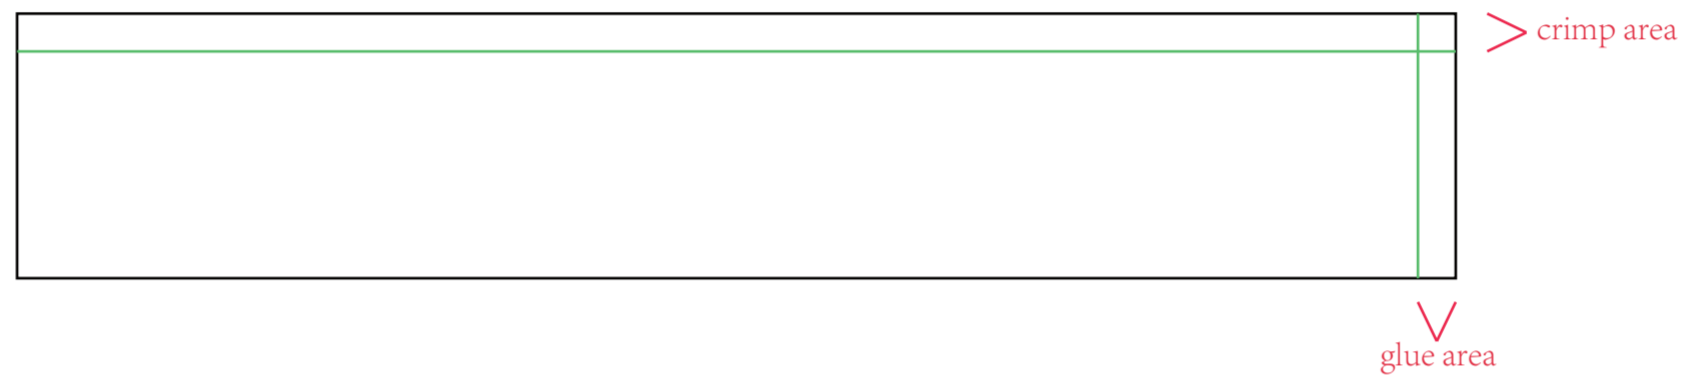

Top disc

Tube cap

Tube body

Bottom disc

PROJECT #: 00

DESIGN: Gu
LAST EDIT: 2020.5.21

REQUEST: Sales / Product
RELEASED:

FILE NAME: Tube box with window

BOX EXTERNAL SIZE: 59mm diameter x 90mm height

FILE: 100% TO SCALE

PROGRAM: PC - Adobe Illustrator CC

SAMPLE SHOW: <https://www.mcpackagings.com/product-detail/clear-window-salt-paper-tube-package/>

INKS & COATINGS